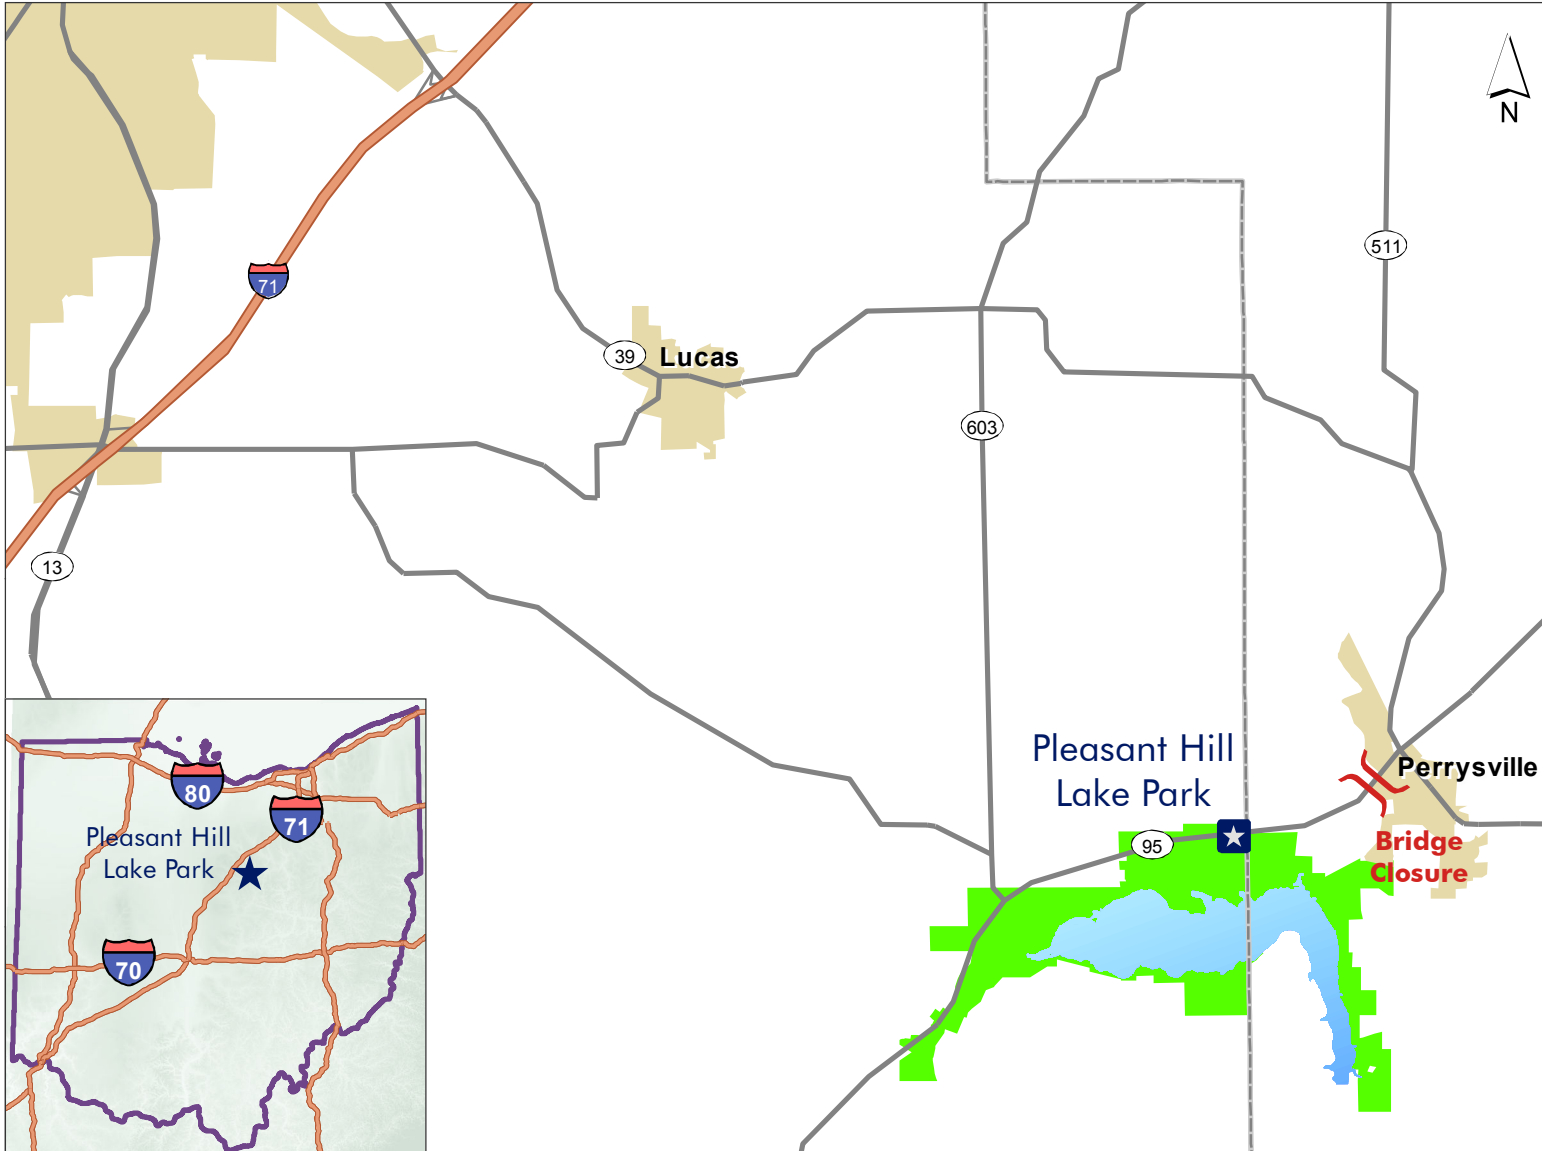

# Pleasant Hill Lake Park

40° 39' 2.5"N, 82° 20' 27.5"W

**OH-95 Bridge Closed from June 1 to August 30, 2019**

3431 State Route 95  
Perrysville, OH 44864  
419-938-7884  
www.mwcd.org

PLH20185027 ~LH~

### From Cleveland, OH:

- 1 - Follow I-71 S toward Columbus
- 2 - Take exit 173 for OH-39 toward Mansfield/Lucas  
Travel 0.4 miles
- 3 - Turn right at OH-39 E/Lucas Rd  
Continue to follow OH-39 E  
Travel 3.4 miles
- 4 - Keep left at the fork  
Continue to follow OH-39 E  
Travel 2.2 miles
- 5 - Turn right at OH-603 S  
Travel 4.7 miles
- 6 - Turn left onto OH-95 E  
Travel 1.9 miles
- 7 - Turn right into Pleasant Hill Lake Park

### From Columbus, OH:

- 1 - Follow I-71 North
- 2 - Take exit 173 for OH-39 toward Mansfield/Lucas  
Travel 0.4 miles
- 3 - Turn right at OH-39 E/Lucas Rd  
Continue to follow OH-39 E  
Travel 3.4 miles
- 4 - Keep left at the fork  
Continue to follow OH-39 E  
Travel 2.2 miles
- 5 - Turn right at OH-603 S  
Travel 4.7 miles
- 6 - Turn left onto OH-95 E  
Travel 1.9 miles
- 7 - Turn right into Pleasant Hill Lake Park

Map shown is for informational purposes only. Travel distances are approximate and driving directions have not been verified.